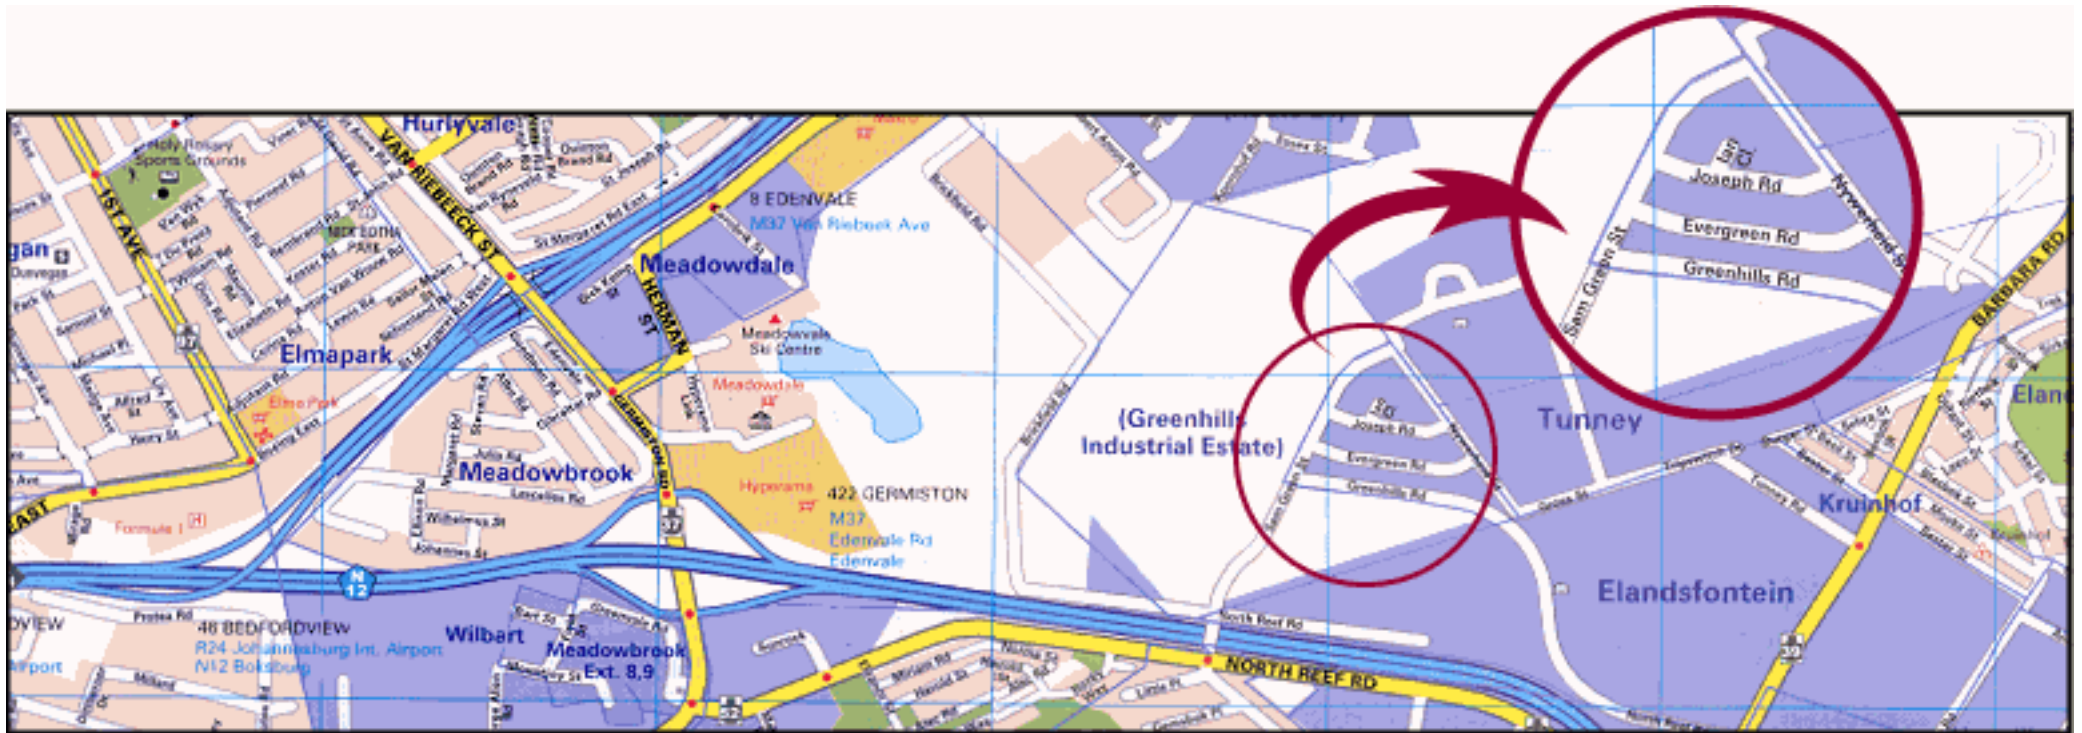

# PEGASUS

STEEL PRODUCTS (Pty) Ltd

Evergreen Road, Greenhills Industrial Estate, Elandsfontein South Africa